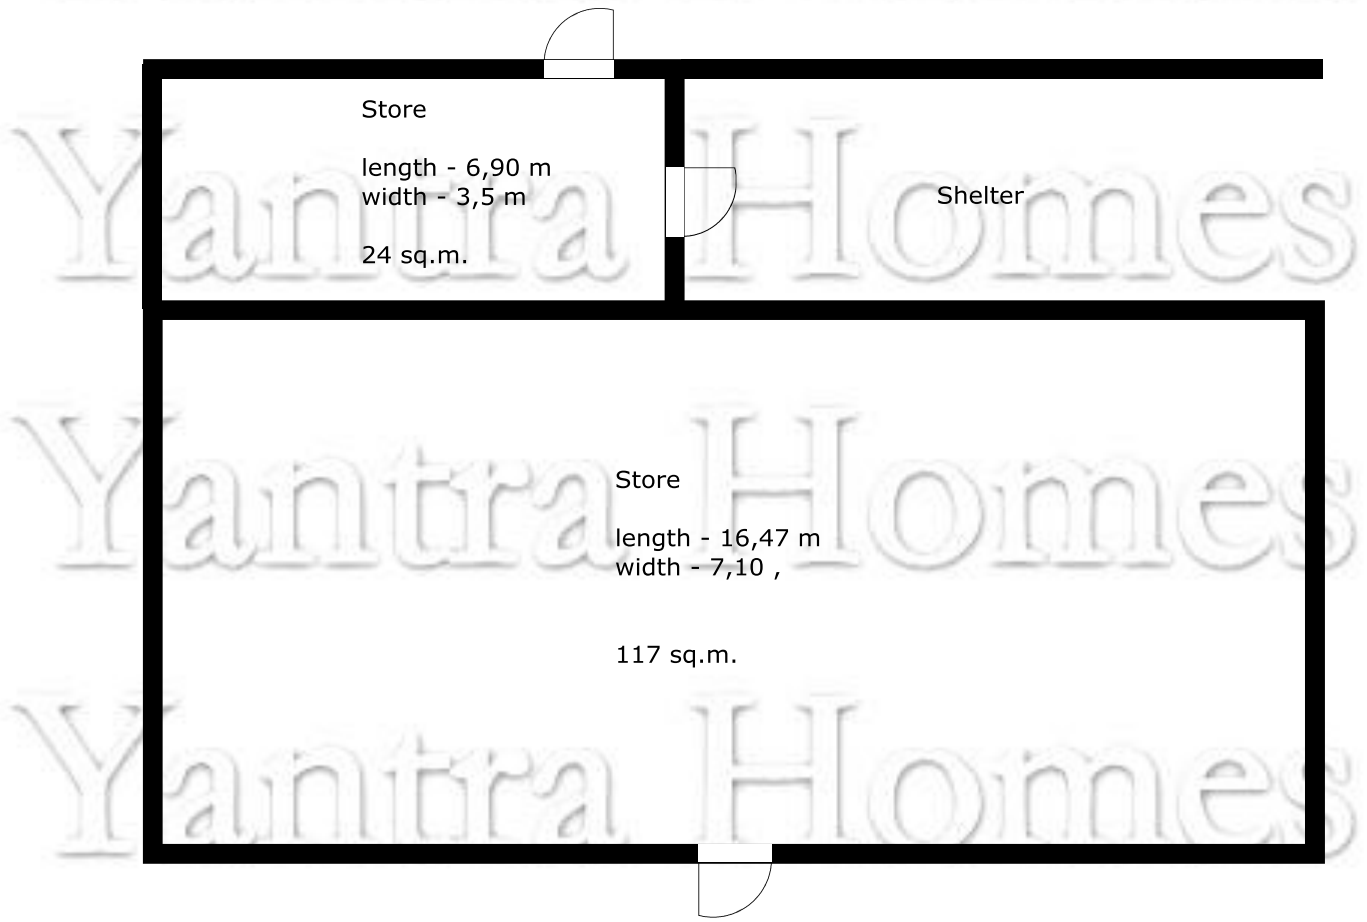

Yantra Homes

Shelter
height - 3,50 m
length - 18,80 m
width - 5,90 m

111 sq.m.

Store
length - 6,90 m
width - 3,5 m
24 sq.m.

Shelter

Store
length - 16,47 m
width - 7,10 ,

117 sq.m.